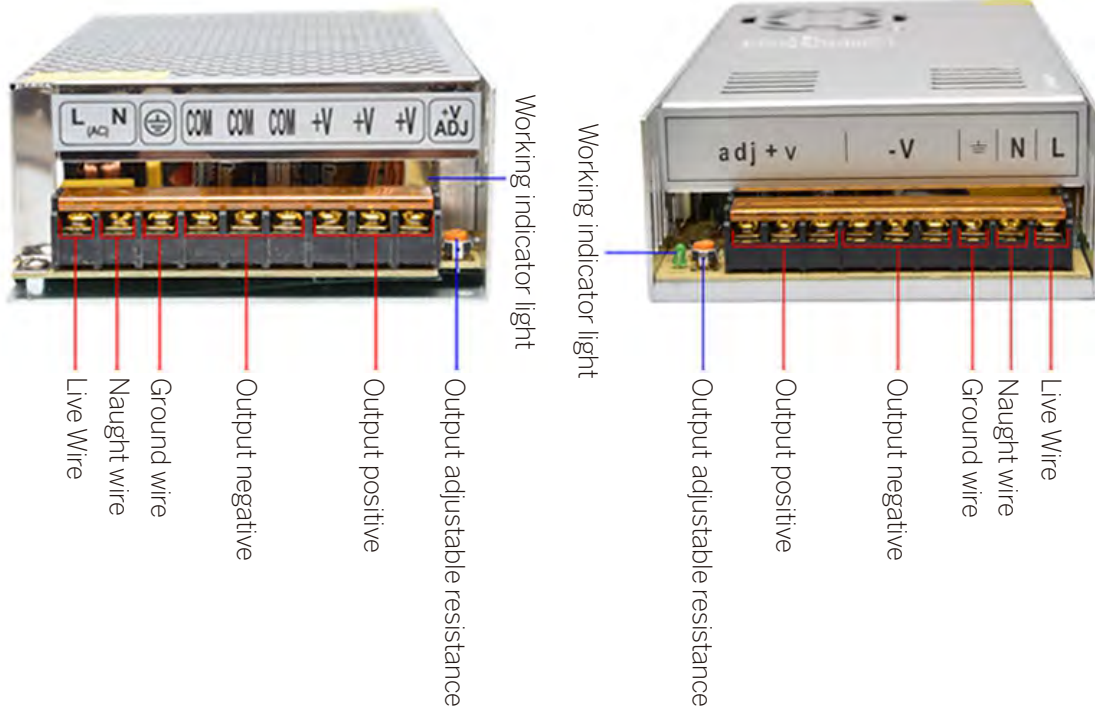

## Specifications

Input Voltage	AC100-240V
Output Voltage	DC12V
Dimension	200 x 97 x 42mm

Input Frequency	50Hz-60Hz
Output Current	10A
Power	120W

## Wiring diagram

- Live Wire
- Naught wire
- Ground wire
- Output negative
- Output positive
- Output adjustable resistance

Working indicator light

- Live Wire
- Naught wire
- Ground wire
- Output negative
- Output positive
- Output adjustable resistance

Working indicator light