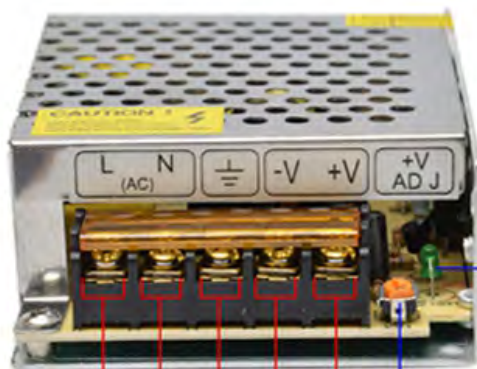

# Switching Power Supply

1210 12V 10A

## Specifications

Input Voltage	AC100-240V
Output Voltage	DC12V
Dimension	200 x 97 x 42mm

Input Frequency	50Hz-60Hz
Output Current	10A
Power	120W

## Wiring diagram

- Live Wire
- Naught wire
- Ground wire
- Output negative
- Output positive
- Output adjustable resistance

Working indicator light

- Live Wire
- Naught wire
- Ground wire
- Output negative
- Output positive
- Output adjustable resistance