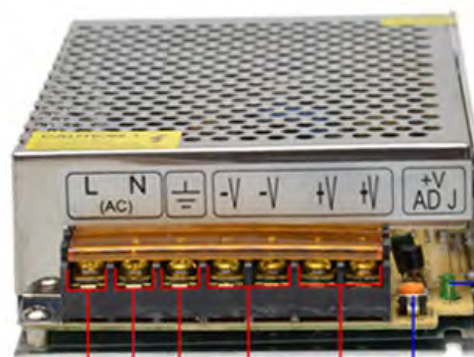

# Switching Power Supply

1210 12V 10A

## Specifications

Input Voltage	AC100-240V
Output Voltage	DC12V
Dimension	200 x 97 x 42mm

Input Frequency	50Hz-60Hz
Output Current	10A
Power	120W

## Wiring diagram

- Live Wire
- Naught wire
- Ground wire
- Output negative
- Output positive
- Output adjustable resistance

Working indicator light

- Live Wire
- Naught wire
- Ground wire
- Output negative
- Output positive
- Output adjustable resistance